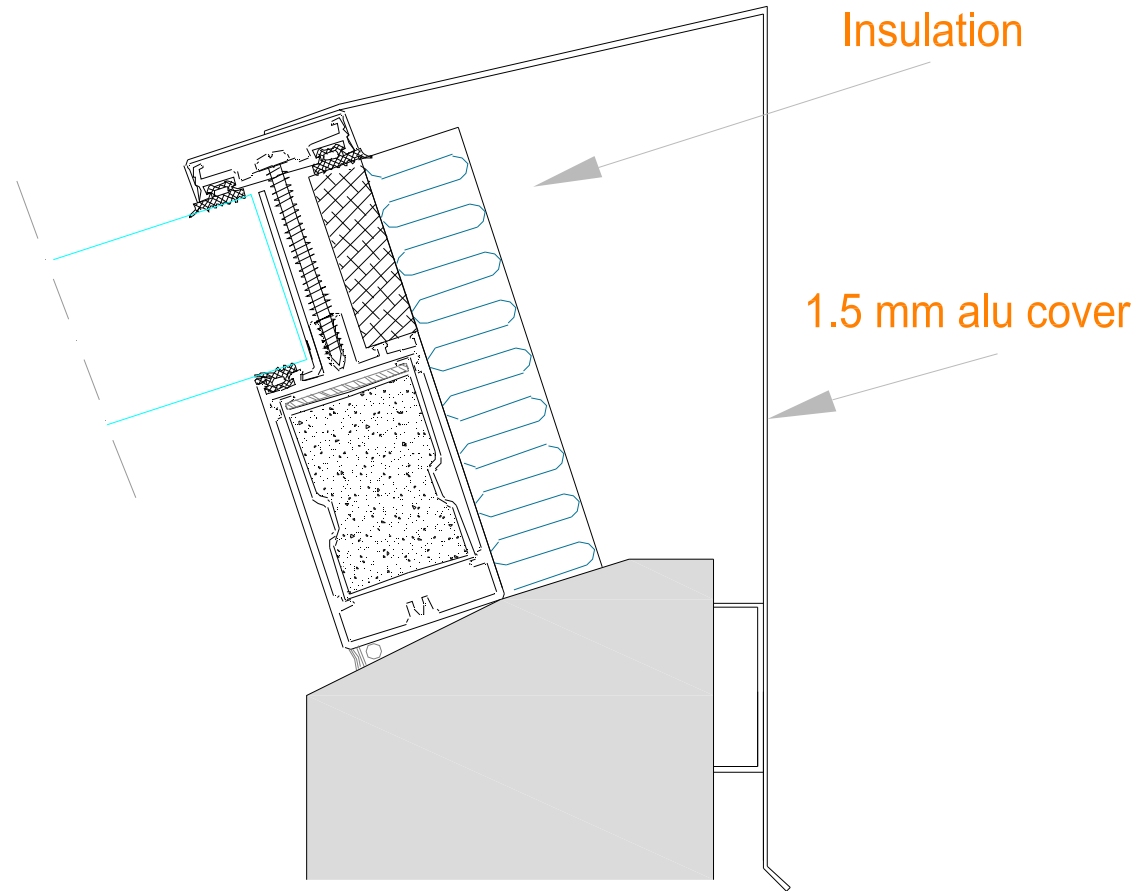

Skylight SYSTEM SECTIONS

01 section

02 section

1.5 mm alu cover

Insulation

Scale 1:2

03 section

04 section

Insulation

Drain

1.5 mm alu cover

Height min 150 mm

Scale 1:2

05 section

Scale 1:2

05 section

1.5 mm alu cover

Scale 1:2