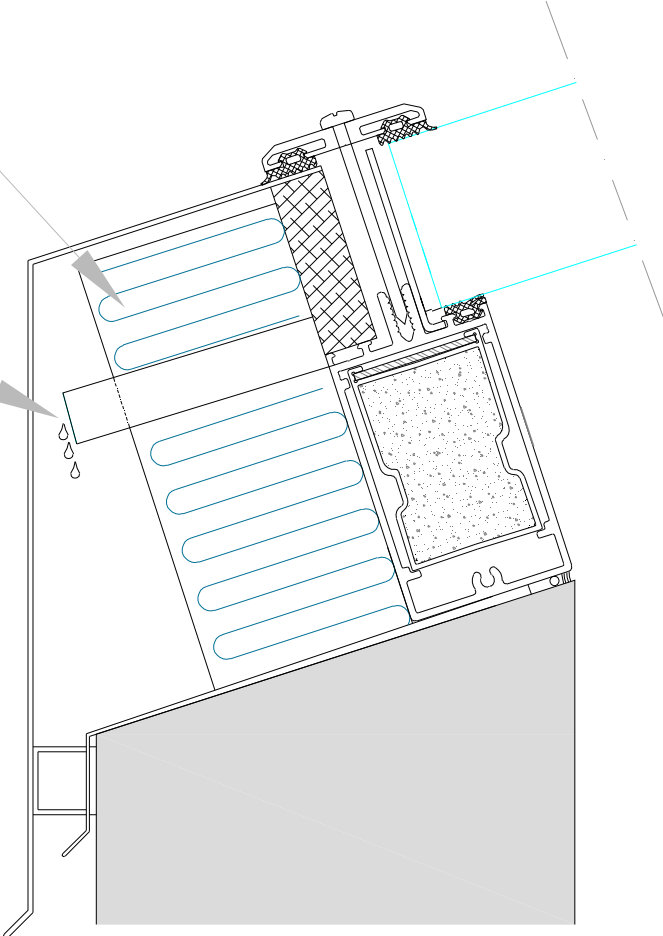

Skylight SYSTEM SECTIONS

01 section

02 section

1.5 mm alu cover

Insulation

Scale 1:2

03 section

04 section

Insulation

Drain

1.5 mm alu cover

Height min 150 mm

Scale 1:2

05 section

Scale 1:2

05 section

1.5 mm alu cover

Scale 1:2