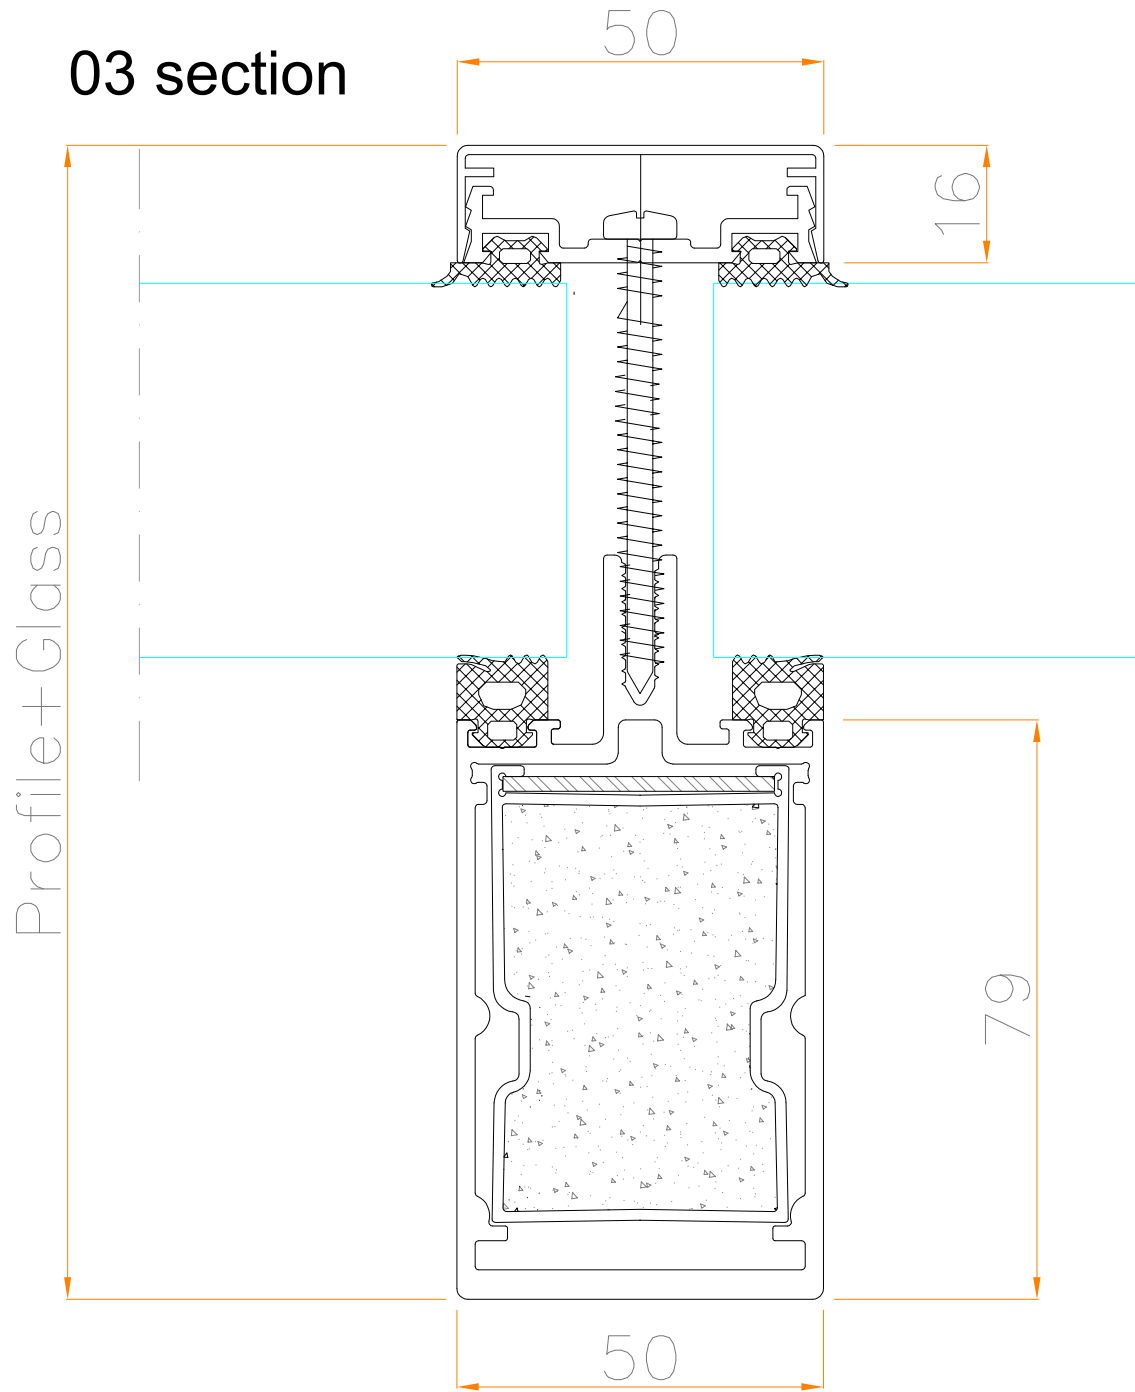

Skylight SYSTEM SECTIONS

01 section

02 section

1.5 mm alu cover

Insulation

Scale 1:2

03 section

04 section

Insulation

Drain

1.5 mm alu cover

Height min 150 mm

Scale 1:2

05 section

Scale 1:2

05 section

1.5 mm alu cover

Scale 1:2