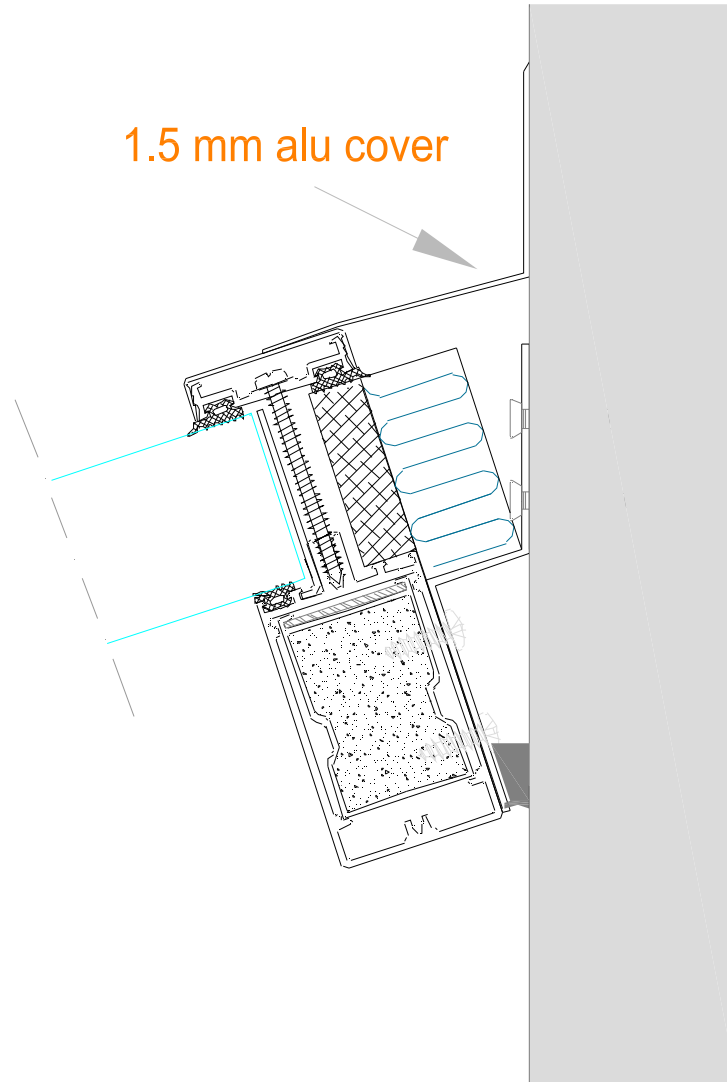

Skylight SYSTEM SECTIONS

01 section

02 section

1.5 mm alu cover

Insulation

Scale 1:2

03 section

04 section

Insulation

Drain

1.5 mm alu cover

Height min 150 mm

Scale 1:2

05 section

Scale 1:2

05 section

1.5 mm alu cover

Scale 1:2