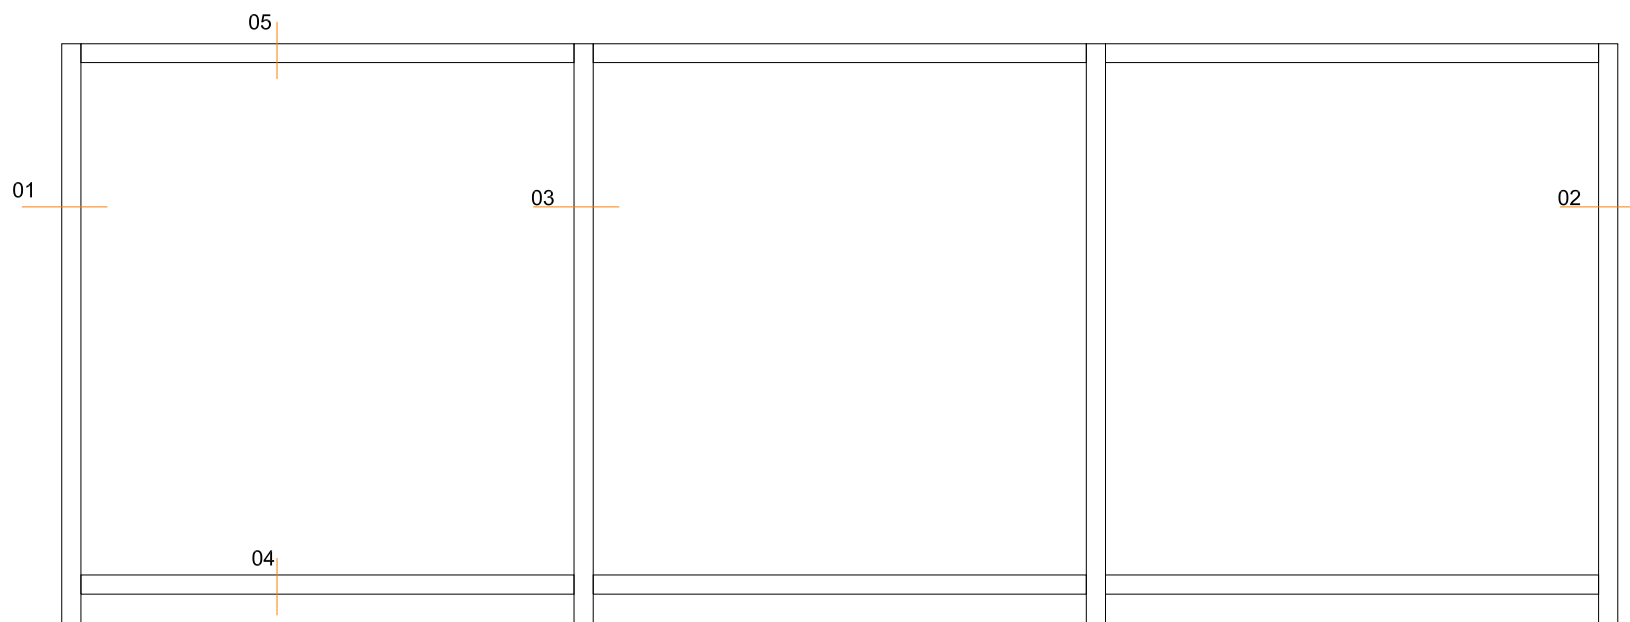

Skylight SYSTEM SECTIONS

01 section

02 section

1.5 mm alu cover

Insulation

Scale 1:2

03 section

04 section

Insulation

Drain

1.5 mm alu cover

Height min 150 mm

Scale 1:2

05 section

Scale 1:2

05 section

1.5 mm alu cover

Scale 1:2