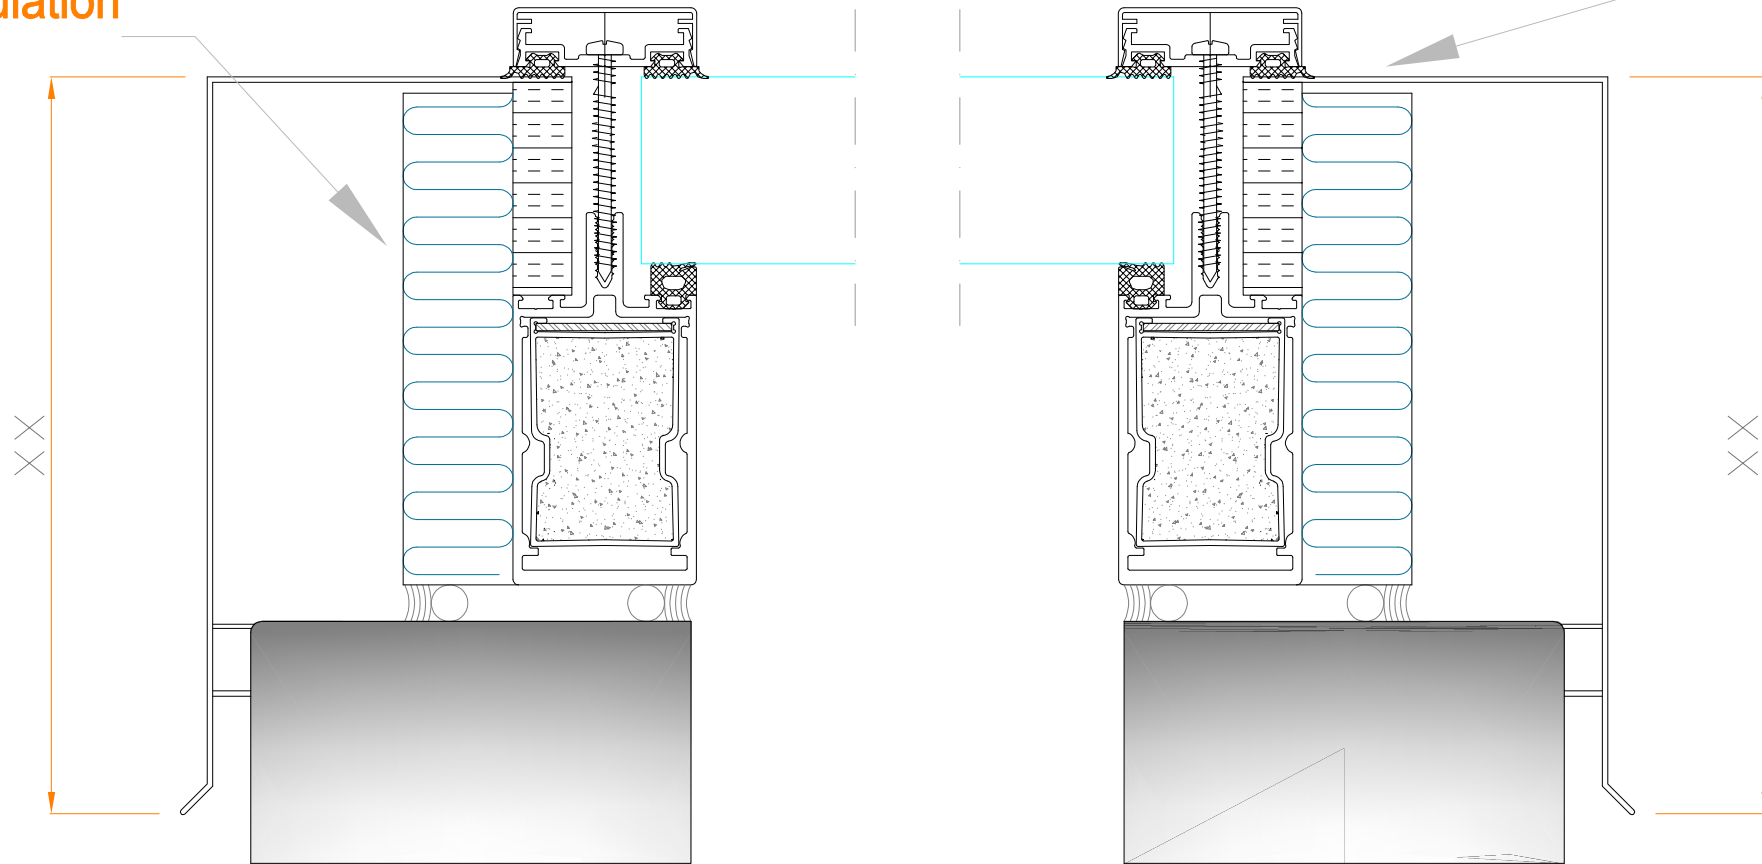

Skylight SYSTEM SECTIONS

01 section

02 section

1.5 mm alu cover

Insulation

Scale 1:2

03 section

04 section

Insulation

Drain

1.5 mm alu cover

Height min 150 mm

Scale 1:2

05 section

Scale 1:2

05 section

1.5 mm alu cover

Scale 1:2